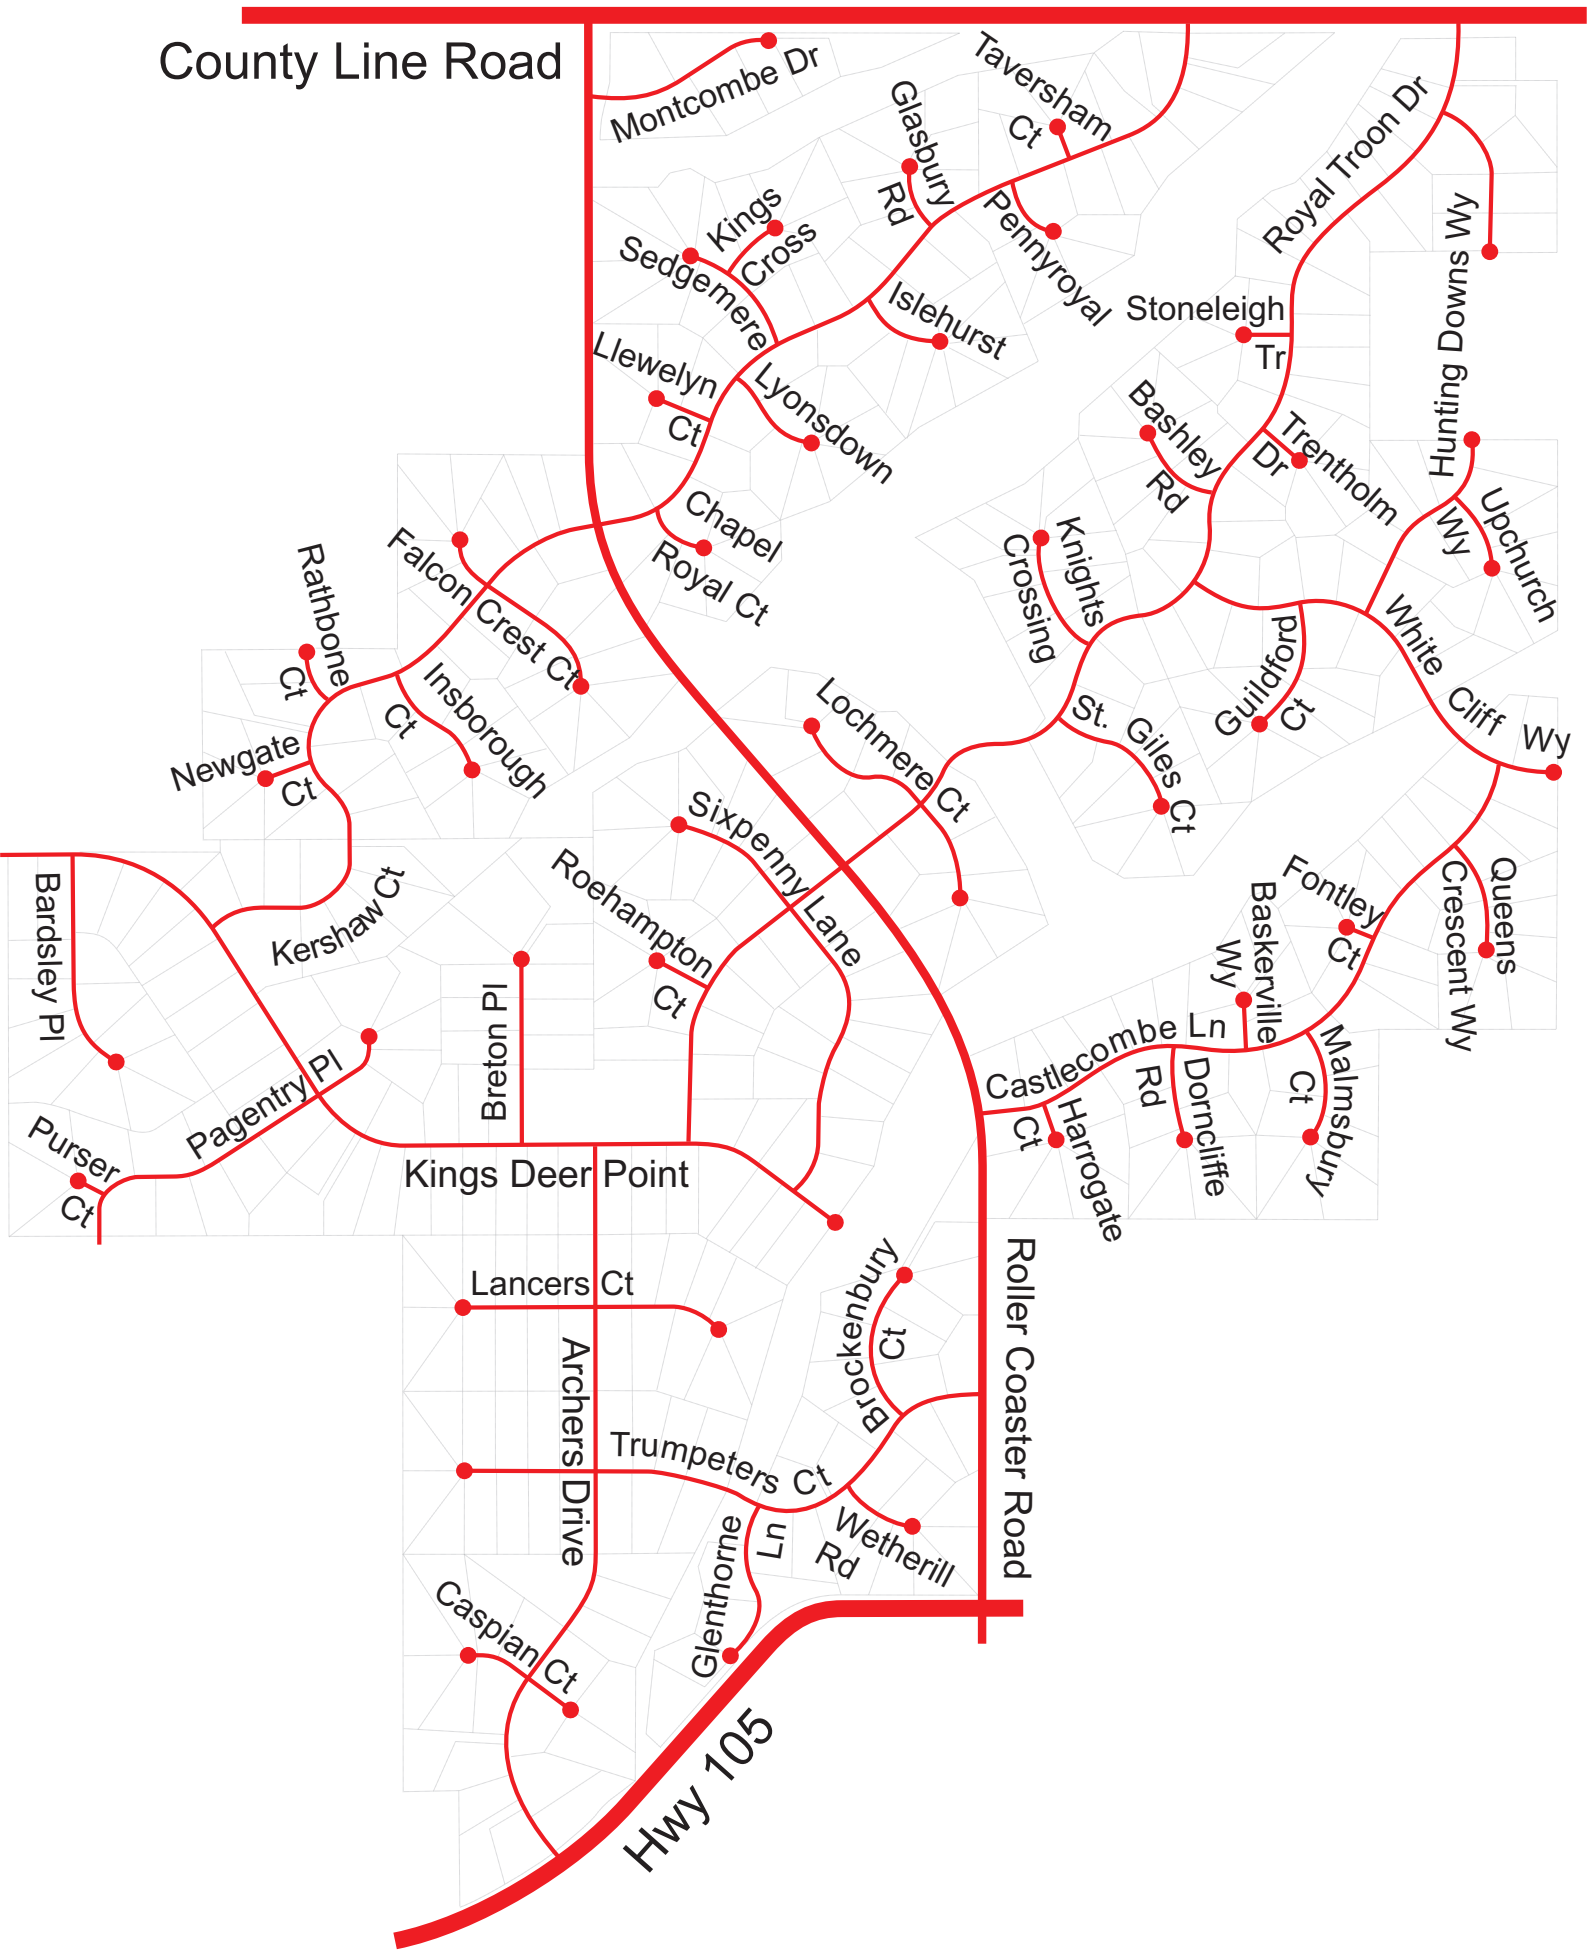

County Line Road

Hwy 105

Roller Coaster Road

Kings Deer Point

Lancers Ct

Archers Drive

Trumpeters Ct

Caspian Ct

Glenthorne Ln

Wetherill Rd

Brockenbury Ct

Castlecombe Ct

Harrogate

Dorncliffe

Malmesbury Ct

Baskerville Wy

Fontley Ct

Crescent Wy

Queens

Guildford Ct

St. Giles Ct

Lochmere Ct

Sixpenny Lane

Roehampton Ct

Bretton Pl

Kershaw Ct

Pagentry Pl

Purser Ct

Bardsley Pl

Newgate Ct

Rathbone Ct

Falcon Crest Ct