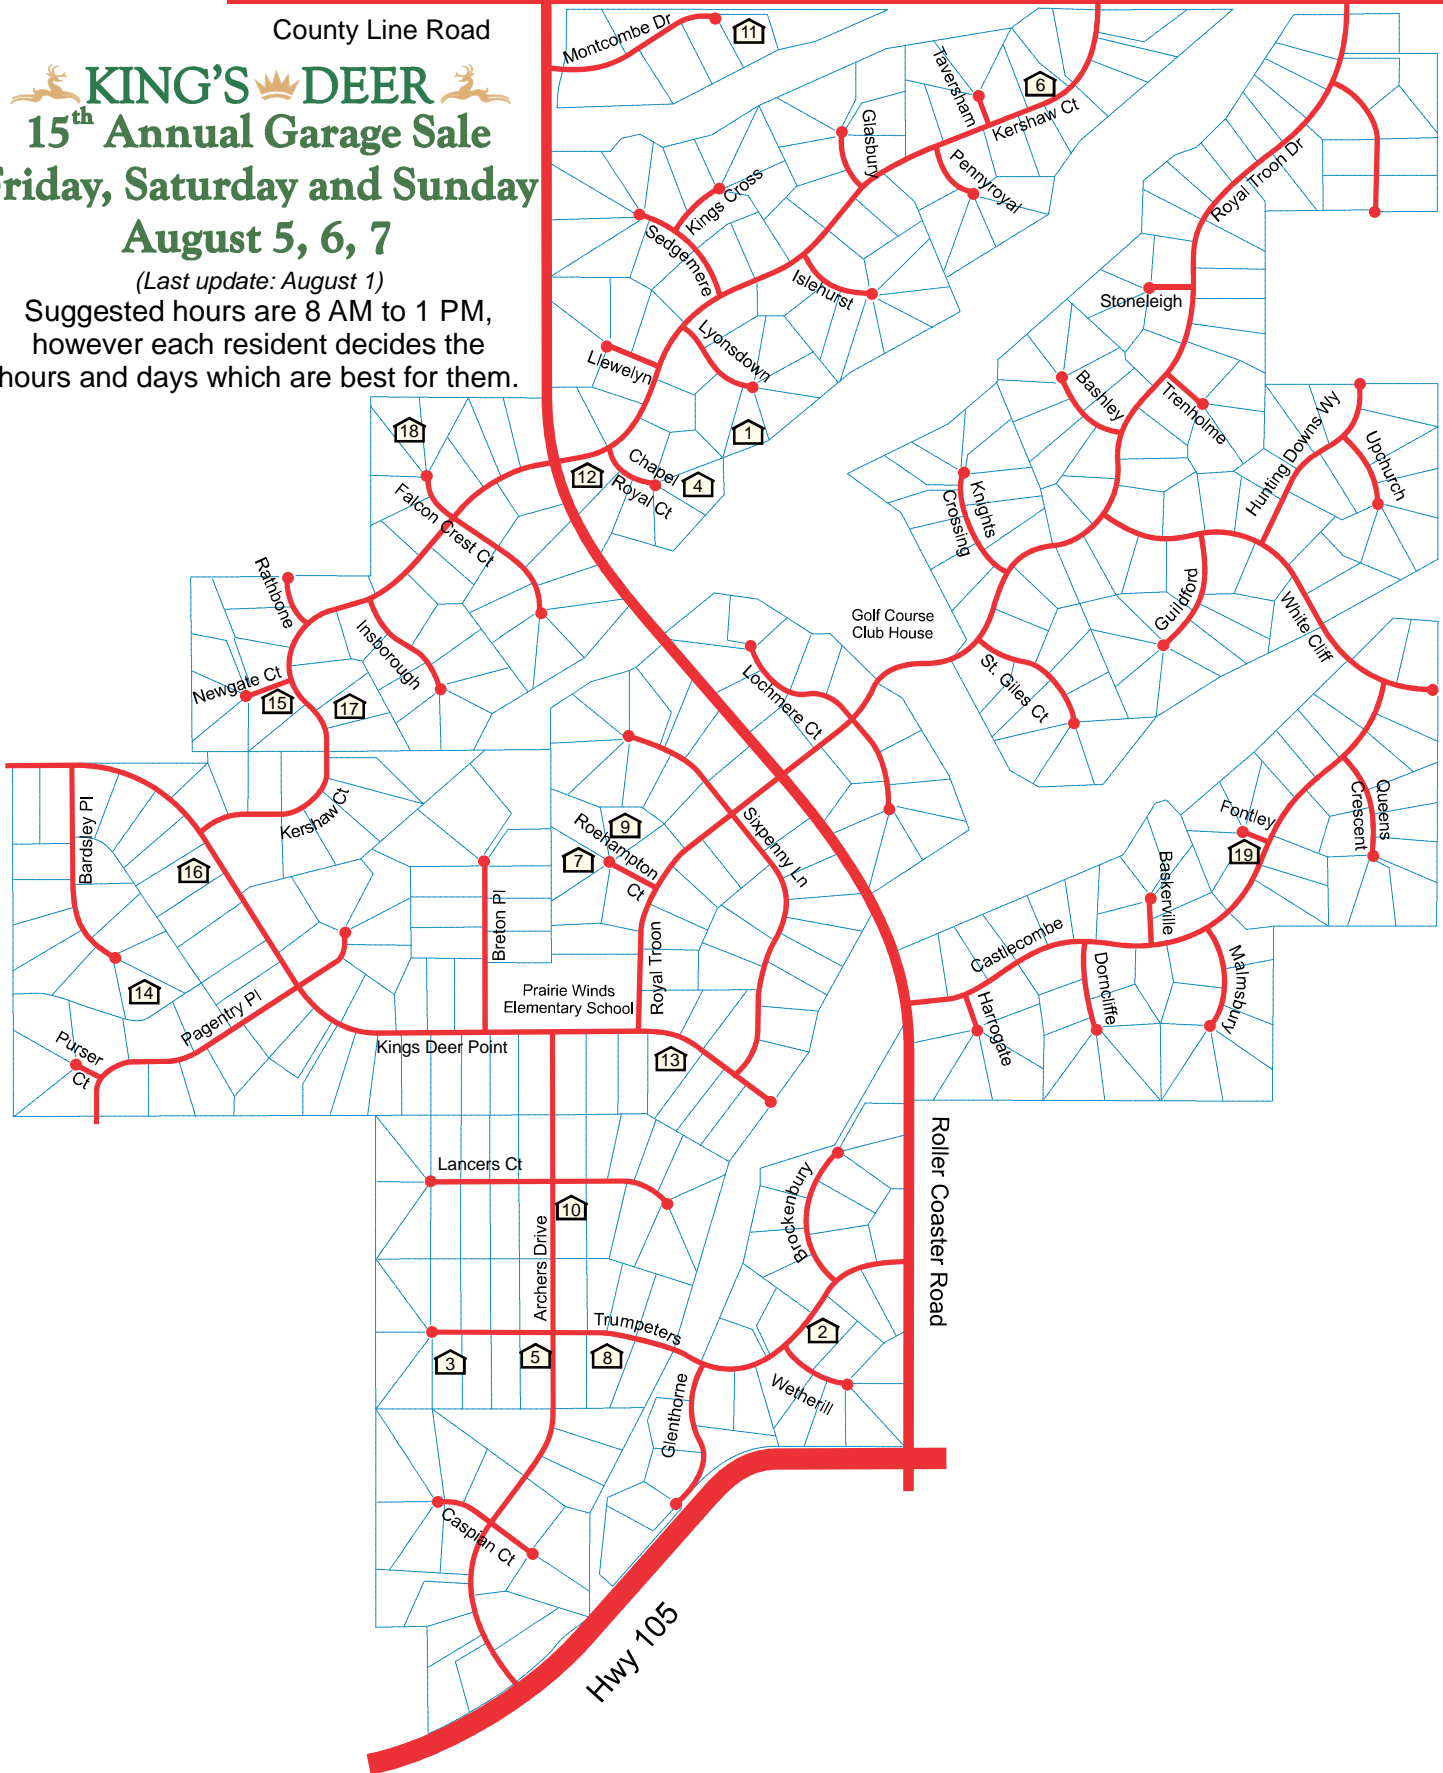

County Line Road

KING'S DEER
15th Annual Garage Sale
Friday, Saturday and Sunday
August 5, 6, 7

(Last update: August 1)

Suggested hours are 8 AM to 1 PM,
 however each resident decides the
 hours and days which are best for them.

King's Deer 2022 Community Garage Sale

- 1 1648 Lyonsdown - Furniture, Home Decor, Clothing, Toys, Housewares.
- 2 1055 Trumpeters Ct E. - Huge moving sale! Furniture, Toys, Homeschool books.
- 3 735 Trumpeters Ct W.
- 4 1335 Chapel Royal Ct.
- 5 18620 Archers Dr.
- 6 19858 Kershaw Ct.
- 7 811 Roehampton Ct. - Saturday only. furniture, miscellaneous items.
- 8 845 Trumpeters Ct E. - Friday and Saturday only. Collectibles, Tools, Household items, Pictures, and other Miscellaneous items
- 9 824 Roehampton Ct. - Saturday only.
- 10 18855 Archers Dr. - Friday only. BOB Stroller, Kids Bike and Toys, Misc Kids Sports Gear, Audio/Video Racks.
- 11 1371 Montcombe Dr. - Friday and Saturday only. Excess inventory from online business: lots of new in box toys plus used toys as well.
- 12 1312 Chapel Royal Ct - Friday and Saturday only. Camping gear/furniture/pictures.
- 13 865 Kings Deer Point - Furniture, Baby Items, Home Decor, Household items, Maternity Clothes, Books, scrapbooking paper and other misc.
- 14 19310 Bardsley Pl. - Friday and Saturday only.
- 15 835 Newgate Ct. - Friday and Saturday only.
- 16 505 Kings Deer Point. - Furniture and miscellaneous items.
- 17 19527 Kershaw Ct. - Friday and Saturday only.
- 18 19735 Falcon Crest - Fri/Sat 8am-Noon. Household items, Furniture, Tires/wheels, Ping pong table.
- 19 1416 Castlecombe Ln - Friday only 7:30 - 1:30. Legos, soccer gear, Star Wars, Hot Wheels, Disney items, electronics, kitchen items, DVD's, CD's, women's clothing, boy's 10-12 clothing.