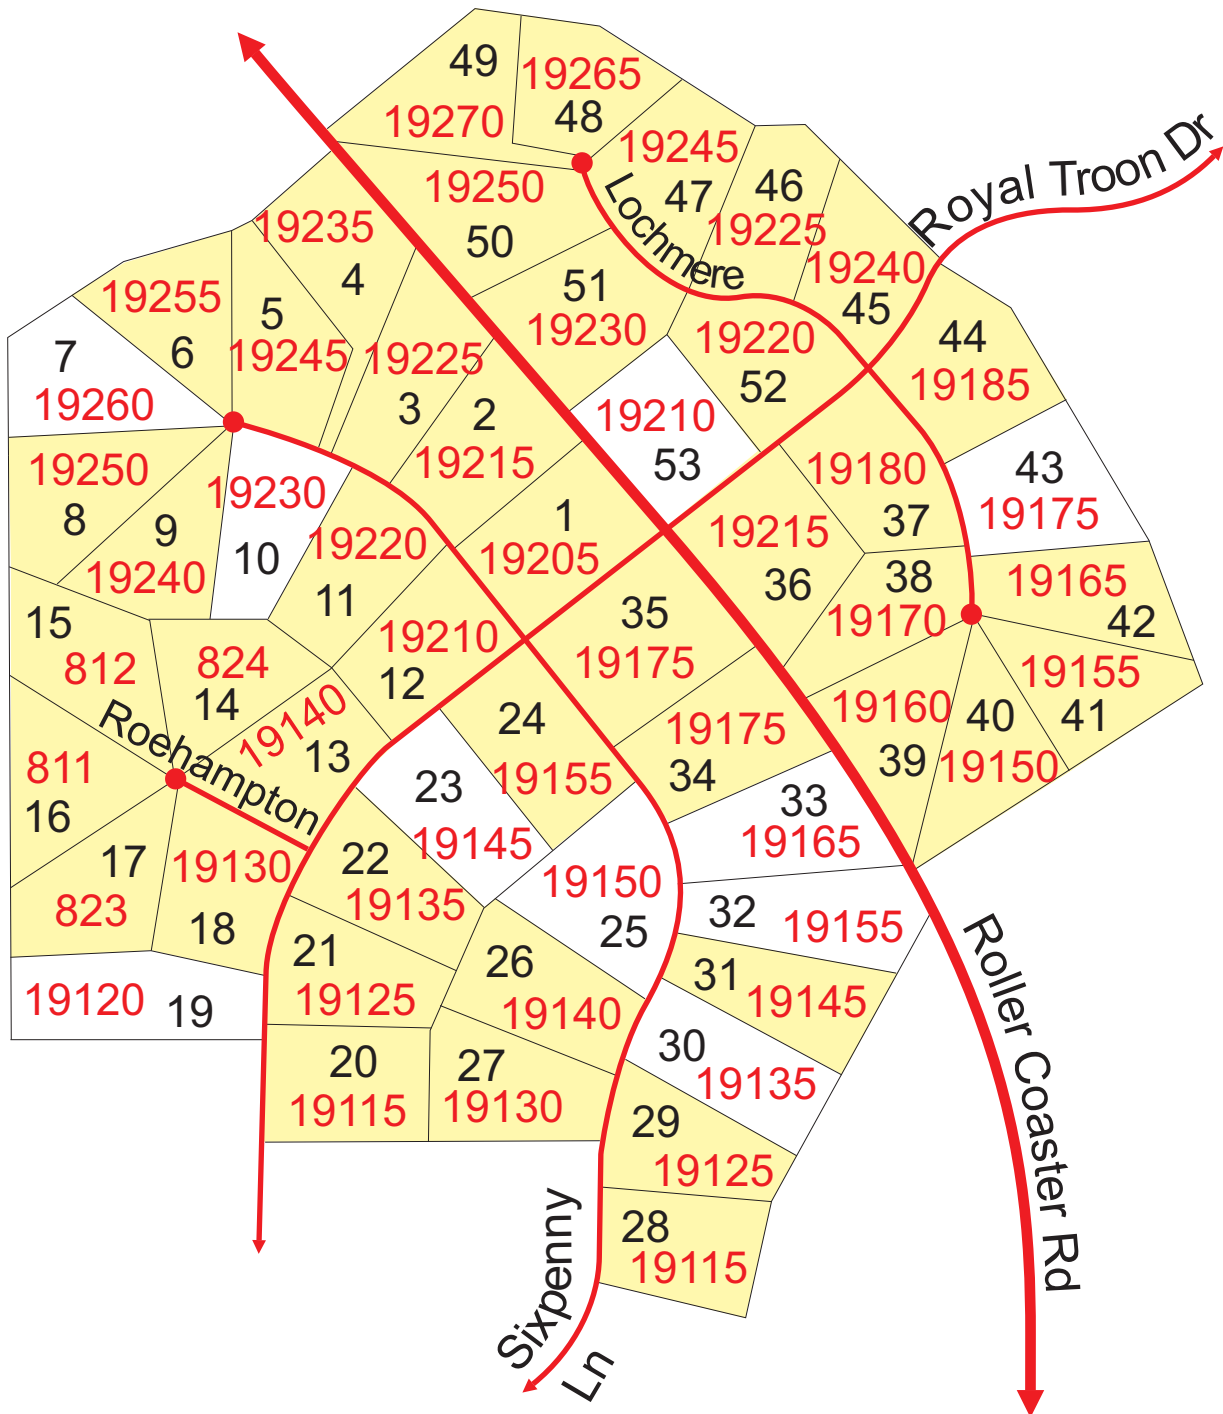

Filings of King's Deer Highlands Subdivision

King's Deer Highlands

Filing 1

January 2014

Lot numbers are black

Addresses are red

Lots with a house are yellow

King's Deer Highlands

Filing 2

January 2014

Lot numbers are black

Addresses are red

Lots with a house are yellow

King's Deer Highlands

Filing 3

January 2014

King's Deer Highlands

Filing 4

January 2014

Lot numbers are black

Addresses are red

Lots with a house are yellow

King's Deer Highlands Filing 5 January 2014

Lot numbers are black

Addresses are red

Lots with a house are yellow

King's Deer Highlands

Filing 6

January 2014

Lot numbers are black

Addresses are red

Lots with a house are yellow