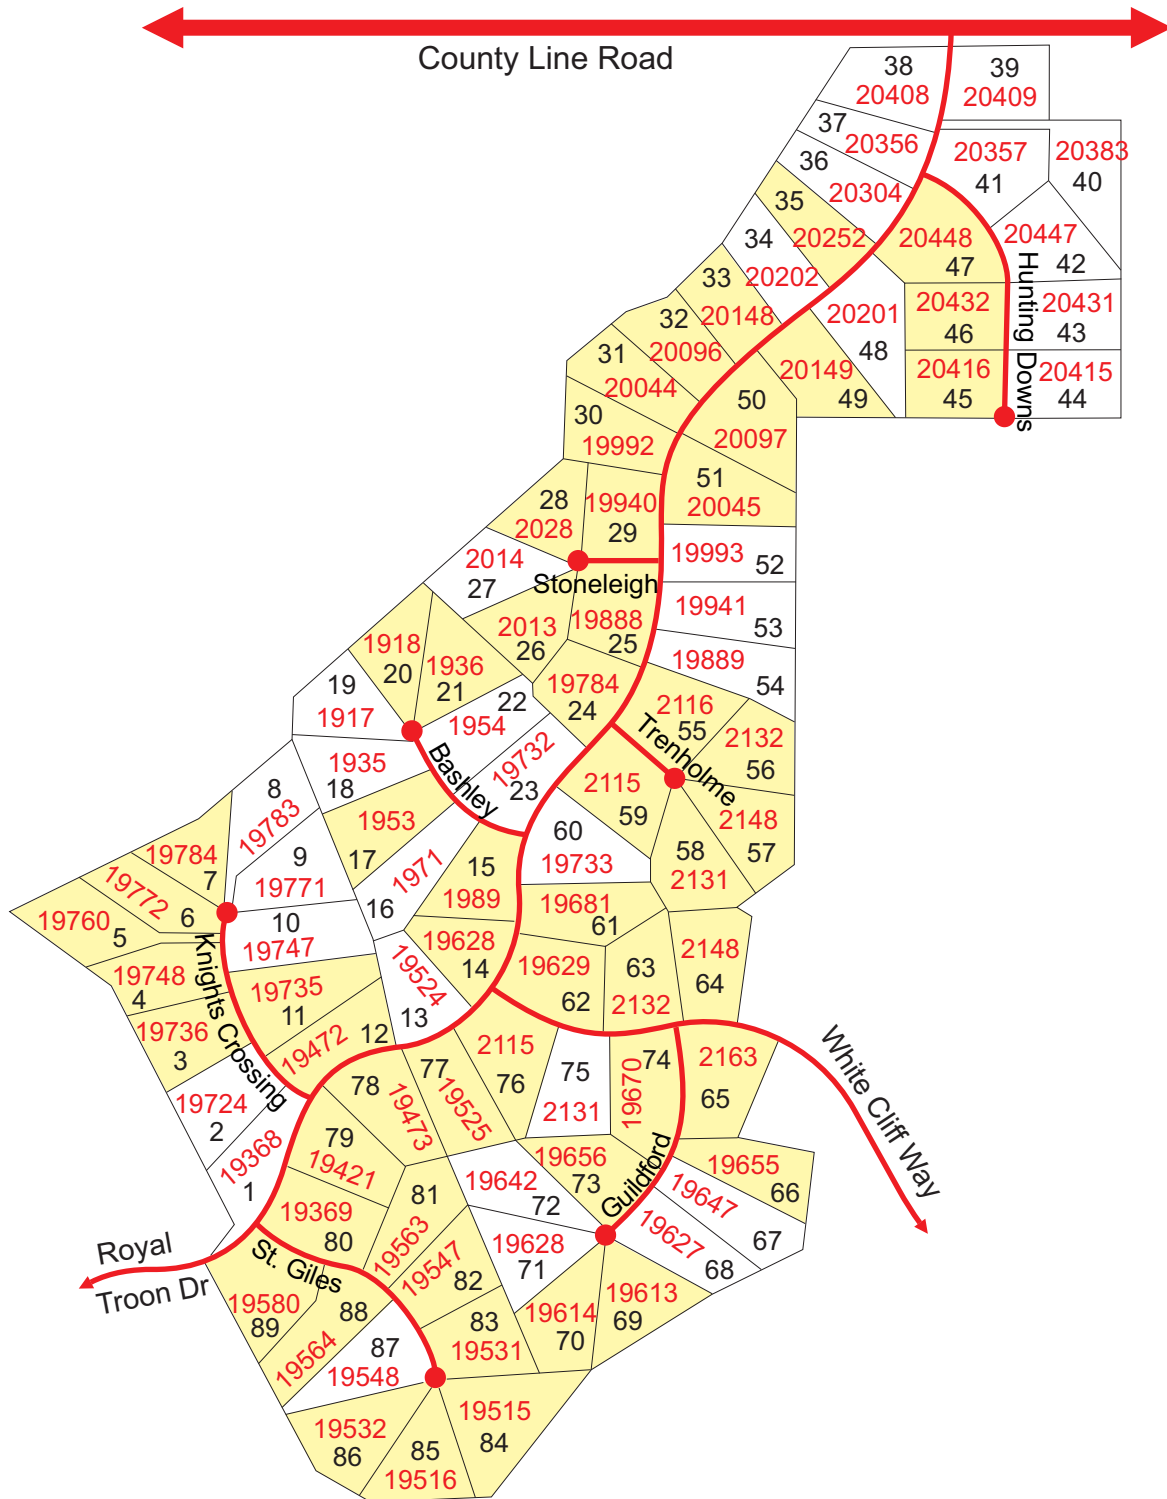

Filings of King's Deer Highlands Subdivision

King's Deer Highlands

Filing 1

January 2014

Lot numbers are black

Addresses are red

Lots with a house are yellow

King's Deer Highlands

Filing 2

January 2014

Lot numbers are black

Addresses are red

Lots with a house are yellow

King's Deer Highlands

Filing 3

January 2014

King's Deer Highlands

Filing 4

January 2014

Lot numbers are black

Addresses are red

Lots with a house are yellow

King's Deer Highlands Filing 5 January 2014

Lot numbers are black

Addresses are red

Lots with a house are yellow

King's Deer Highlands

Filing 6

January 2014

Lot numbers are black

Addresses are red

Lots with a house are yellow