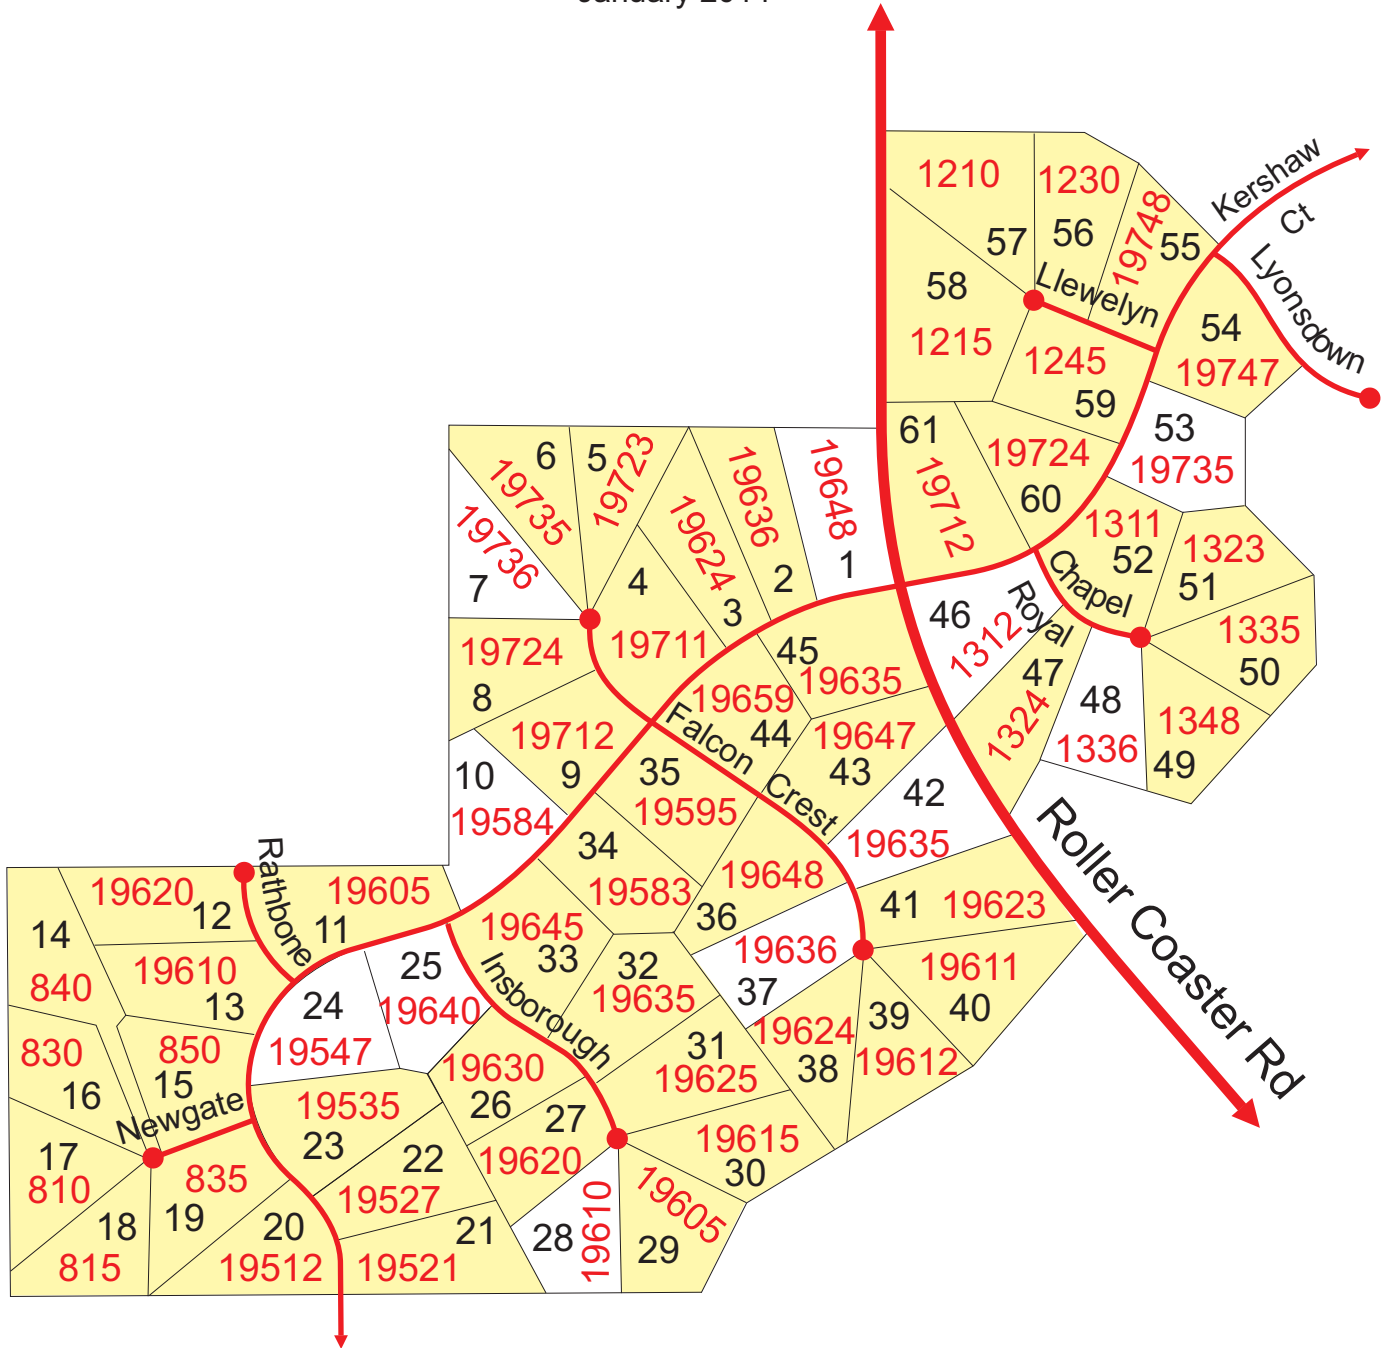

Filings of King's Deer Highlands Subdivision

King's Deer Highlands

Filing 1

January 2014

Lot numbers are black

Addresses are red

Lots with a house are yellow

King's Deer Highlands

Filing 2

January 2014

Lot numbers are black

Addresses are red

Lots with a house are yellow

King's Deer Highlands

Filing 3

January 2014

King's Deer Highlands

Filing 4

January 2014

Lot numbers are black

Addresses are red

Lots with a house are yellow

King's Deer Highlands Filing 5 January 2014

Lot numbers are black

Addresses are red

Lots with a house are yellow

King's Deer Highlands

Filing 6

January 2014

Lot numbers are black

Addresses are red

Lots with a house are yellow