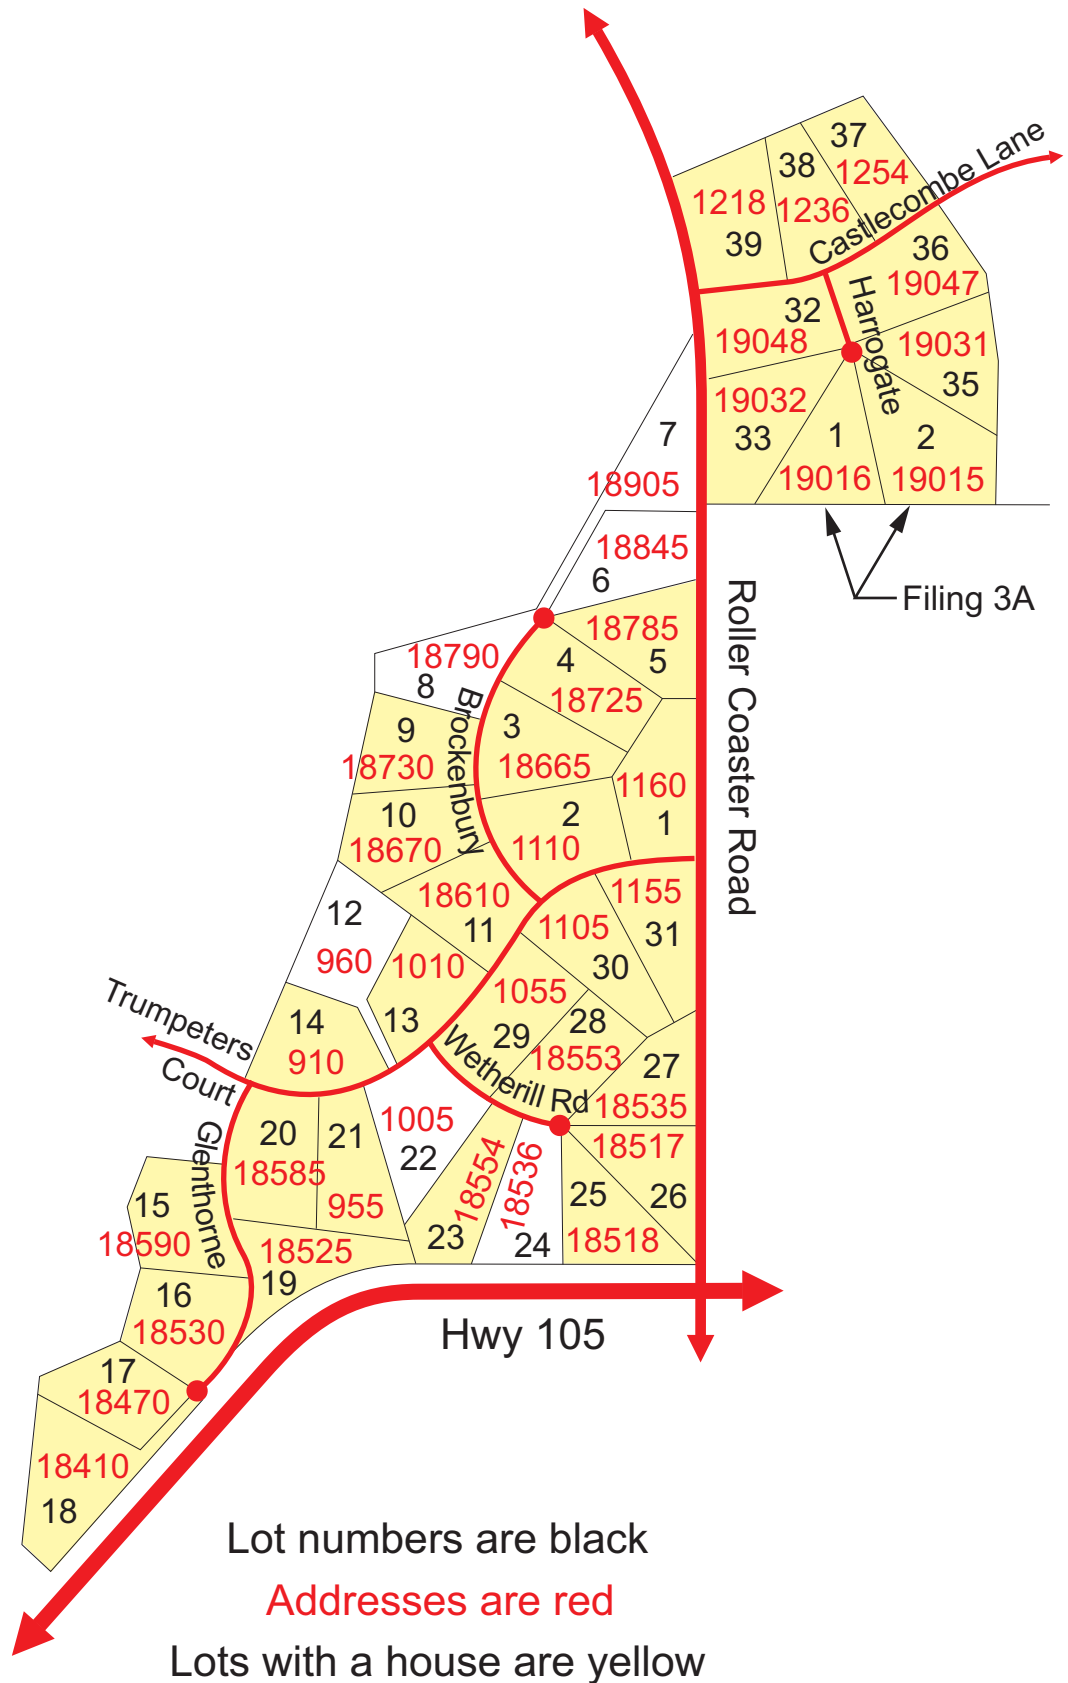

Filings of King's Deer Highlands Subdivision

King's Deer Highlands

Filing 1

January 2014

Lot numbers are black

Addresses are red

Lots with a house are yellow

King's Deer Highlands

Filing 2

January 2014

Lot numbers are black

Addresses are red

Lots with a house are yellow

King's Deer Highlands

Filing 3

January 2014

King's Deer Highlands

Filing 4

January 2014

Lot numbers are black

Addresses are red

Lots with a house are yellow

King's Deer Highlands Filing 5 January 2014

Lot numbers are black

Addresses are red

Lots with a house are yellow

King's Deer Highlands

Filing 6

January 2014

Lot numbers are black

Addresses are red

Lots with a house are yellow