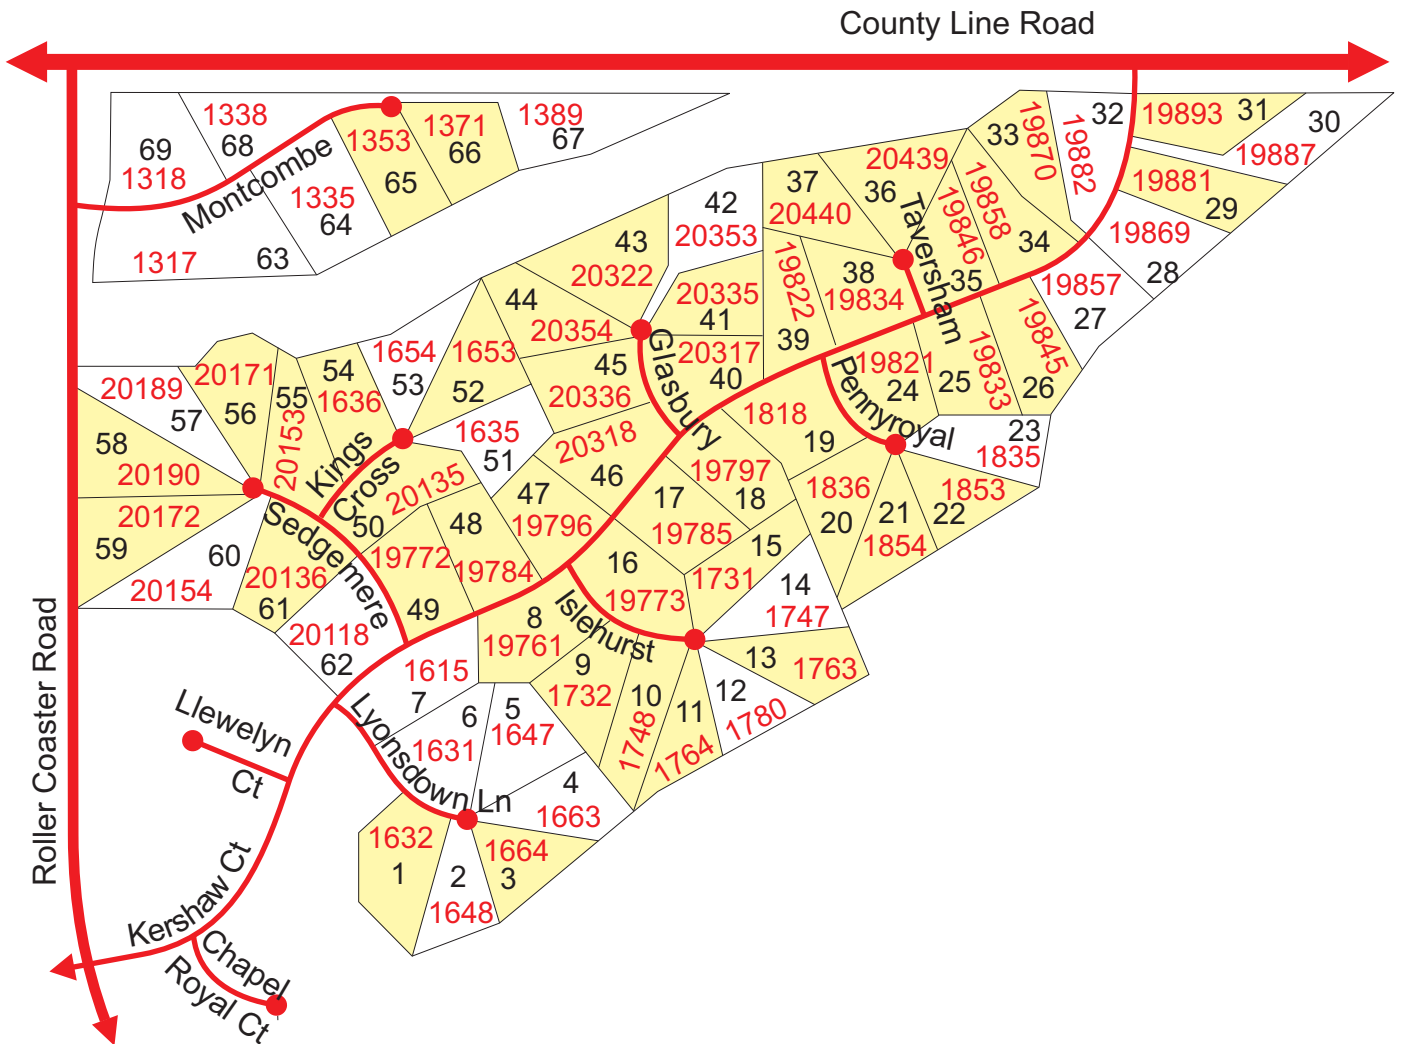

Filings of King's Deer Highlands Subdivision

King's Deer Highlands

Filing 1

January 2014

Lot numbers are black

Addresses are red

Lots with a house are yellow

King's Deer Highlands

Filing 2

January 2014

Lot numbers are black

Addresses are red

Lots with a house are yellow

King's Deer Highlands

Filing 3

January 2014

King's Deer Highlands

Filing 4

January 2014

Lot numbers are black

Addresses are red

Lots with a house are yellow

King's Deer Highlands Filing 5 January 2014

Lot numbers are black

Addresses are red

Lots with a house are yellow

King's Deer Highlands

Filing 6

January 2014

Lot numbers are black

Addresses are red

Lots with a house are yellow