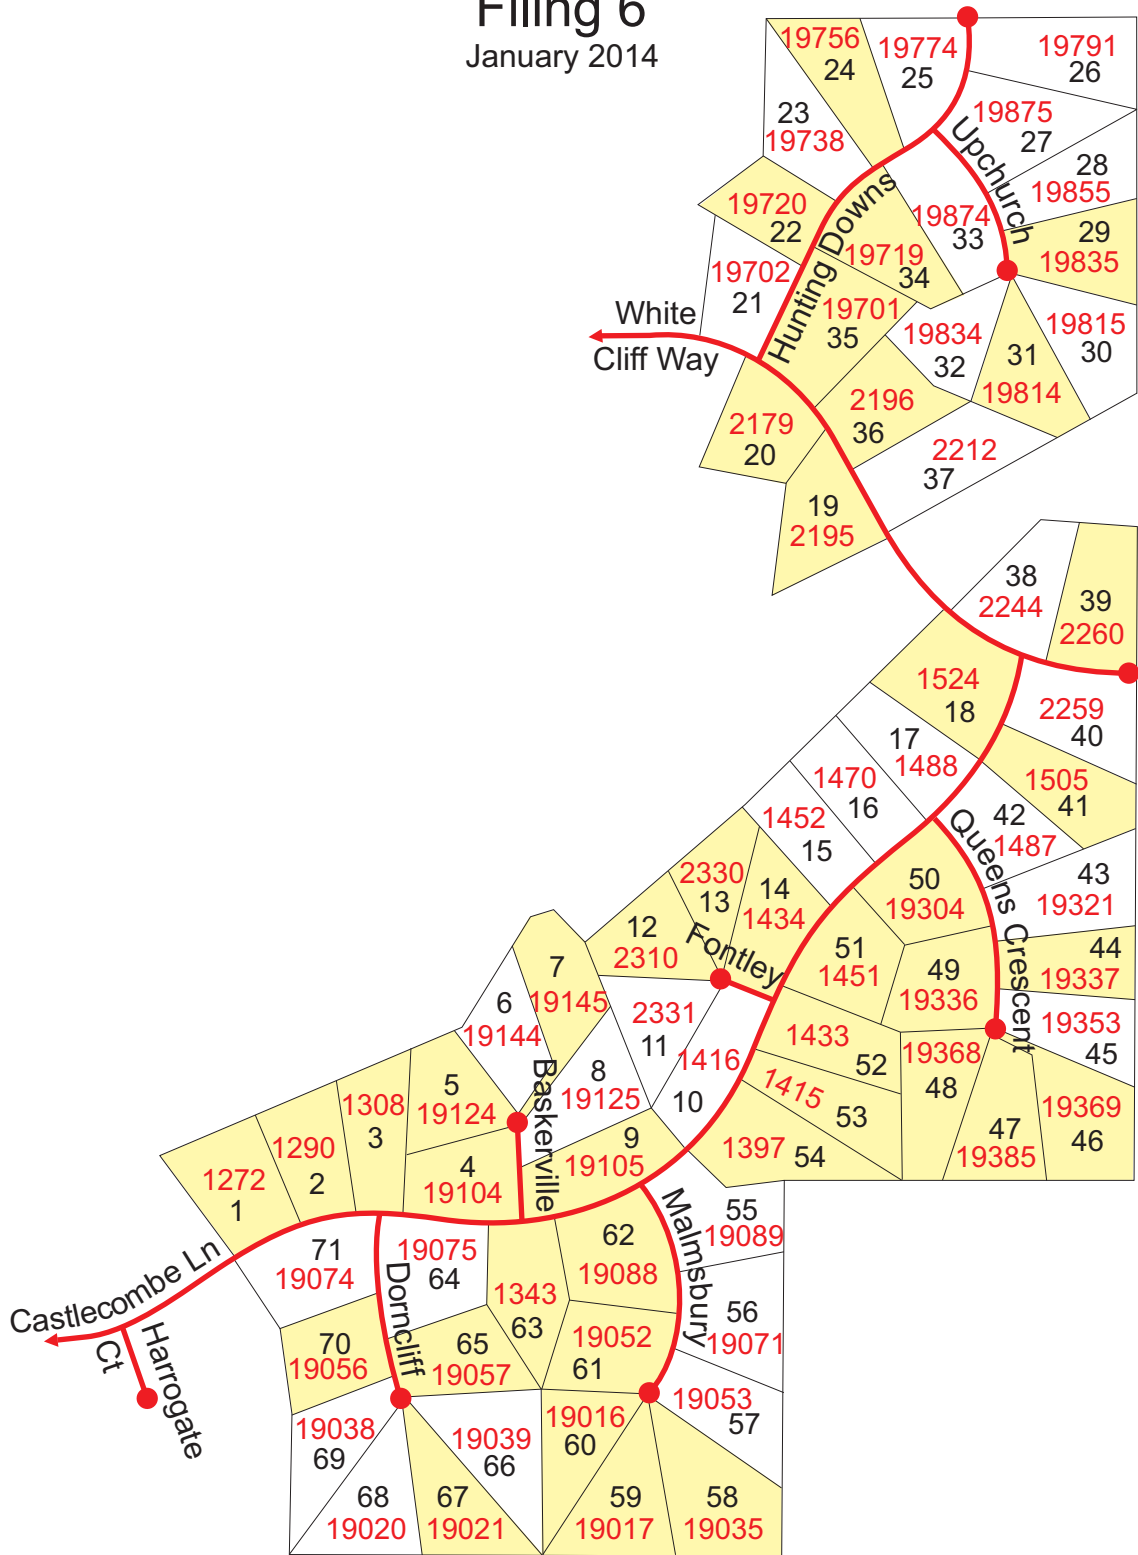

Filings of King's Deer Highlands Subdivision

King's Deer Highlands

Filing 1

January 2014

Lot numbers are black

Addresses are red

Lots with a house are yellow

King's Deer Highlands

Filing 2

January 2014

Lot numbers are black

Addresses are red

Lots with a house are yellow

King's Deer Highlands

Filing 3

January 2014

King's Deer Highlands

Filing 4

January 2014

Lot numbers are black

Addresses are red

Lots with a house are yellow

King's Deer Highlands Filing 5 January 2014

Lot numbers are black

Addresses are red

Lots with a house are yellow

King's Deer Highlands

Filing 6

January 2014

Lot numbers are black

Addresses are red

Lots with a house are yellow