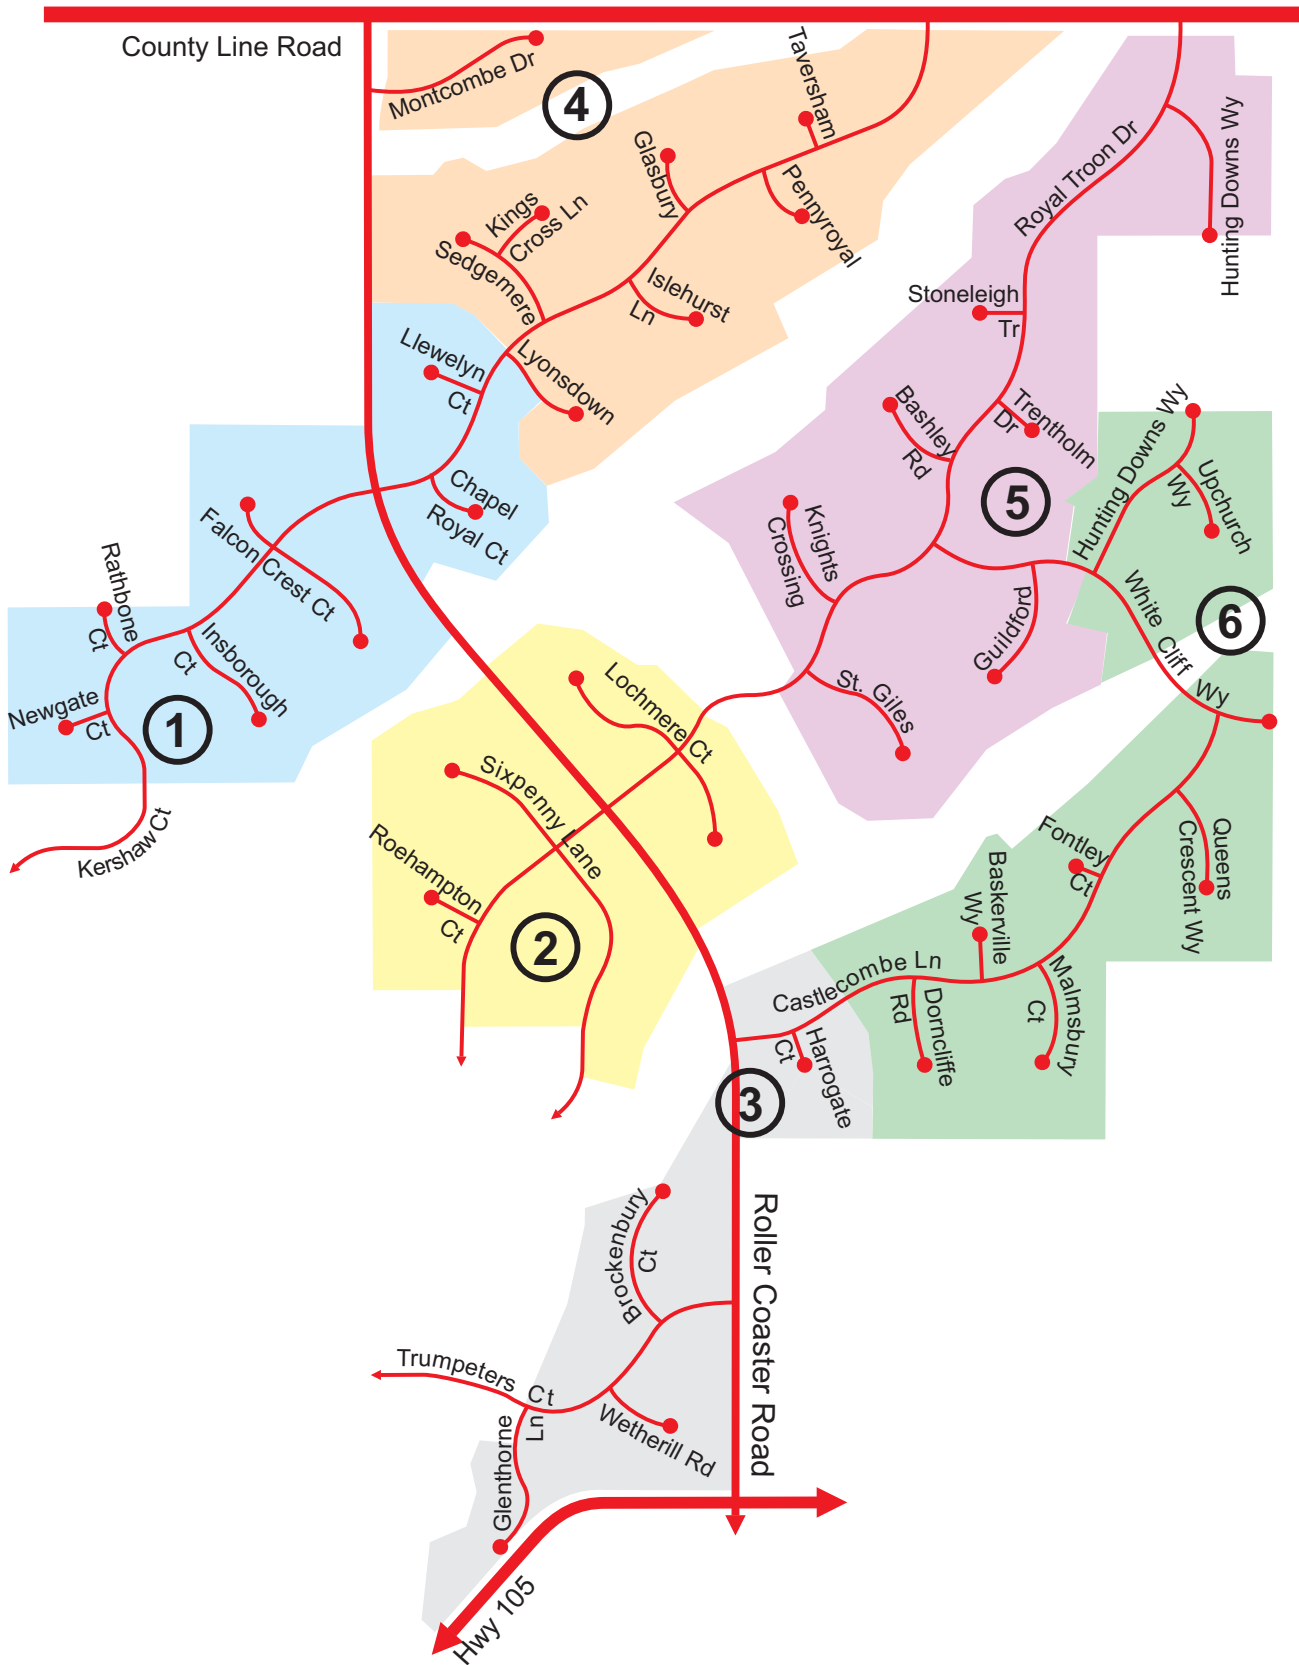

Filings of King's Deer Highlands Subdivision

King's Deer Highlands

Filing 1

January 2014

Lot numbers are black

Addresses are red

Lots with a house are yellow

King's Deer Highlands

Filing 2

January 2014

Lot numbers are black

Addresses are red

Lots with a house are yellow

King's Deer Highlands

Filing 3

January 2014

King's Deer Highlands

Filing 4

January 2014

Lot numbers are black

Addresses are red

Lots with a house are yellow

King's Deer Highlands Filing 5 January 2014

Lot numbers are black

Addresses are red

Lots with a house are yellow

King's Deer Highlands

Filing 6

January 2014

Lot numbers are black

Addresses are red

Lots with a house are yellow