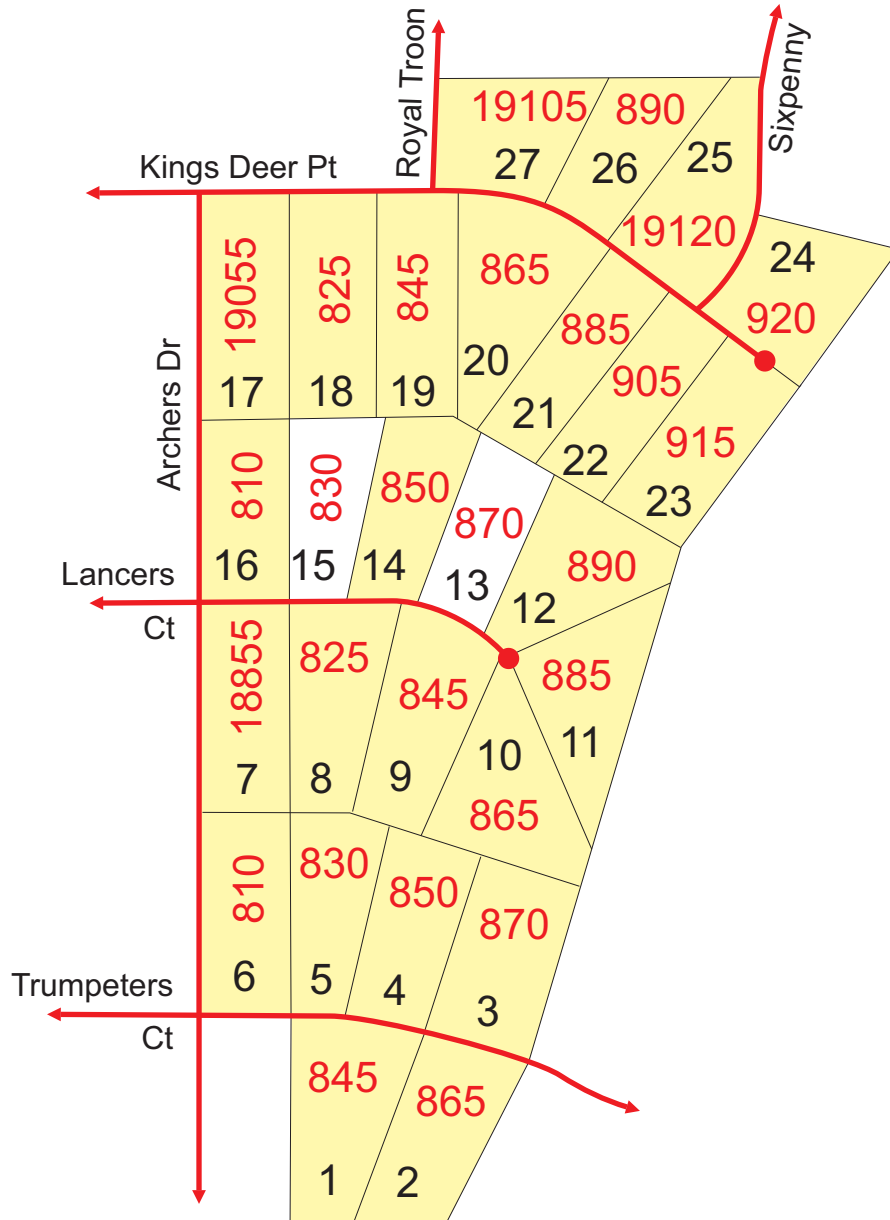

King's Deer "Classic" Subdivision Filings

King's Deer Classic Filing 1

Lot numbers are black
 Addresses are red
 Lots with a house are yellow

King's Deer Classic Filing 2

Lot numbers are black
 Addresses are red
 Lots with a house are yellow

King's Deer Classic Filing 4

Lot numbers are black

Addresses are red

Lots with a house are yellow

King's Deer Classic Filing 5

Lot numbers are black

Addresses are red

Lots with a house are yellow

King's Deer Classic Filing 6

Lot numbers are black
 Addresses are red
 Lots with a house are yellow