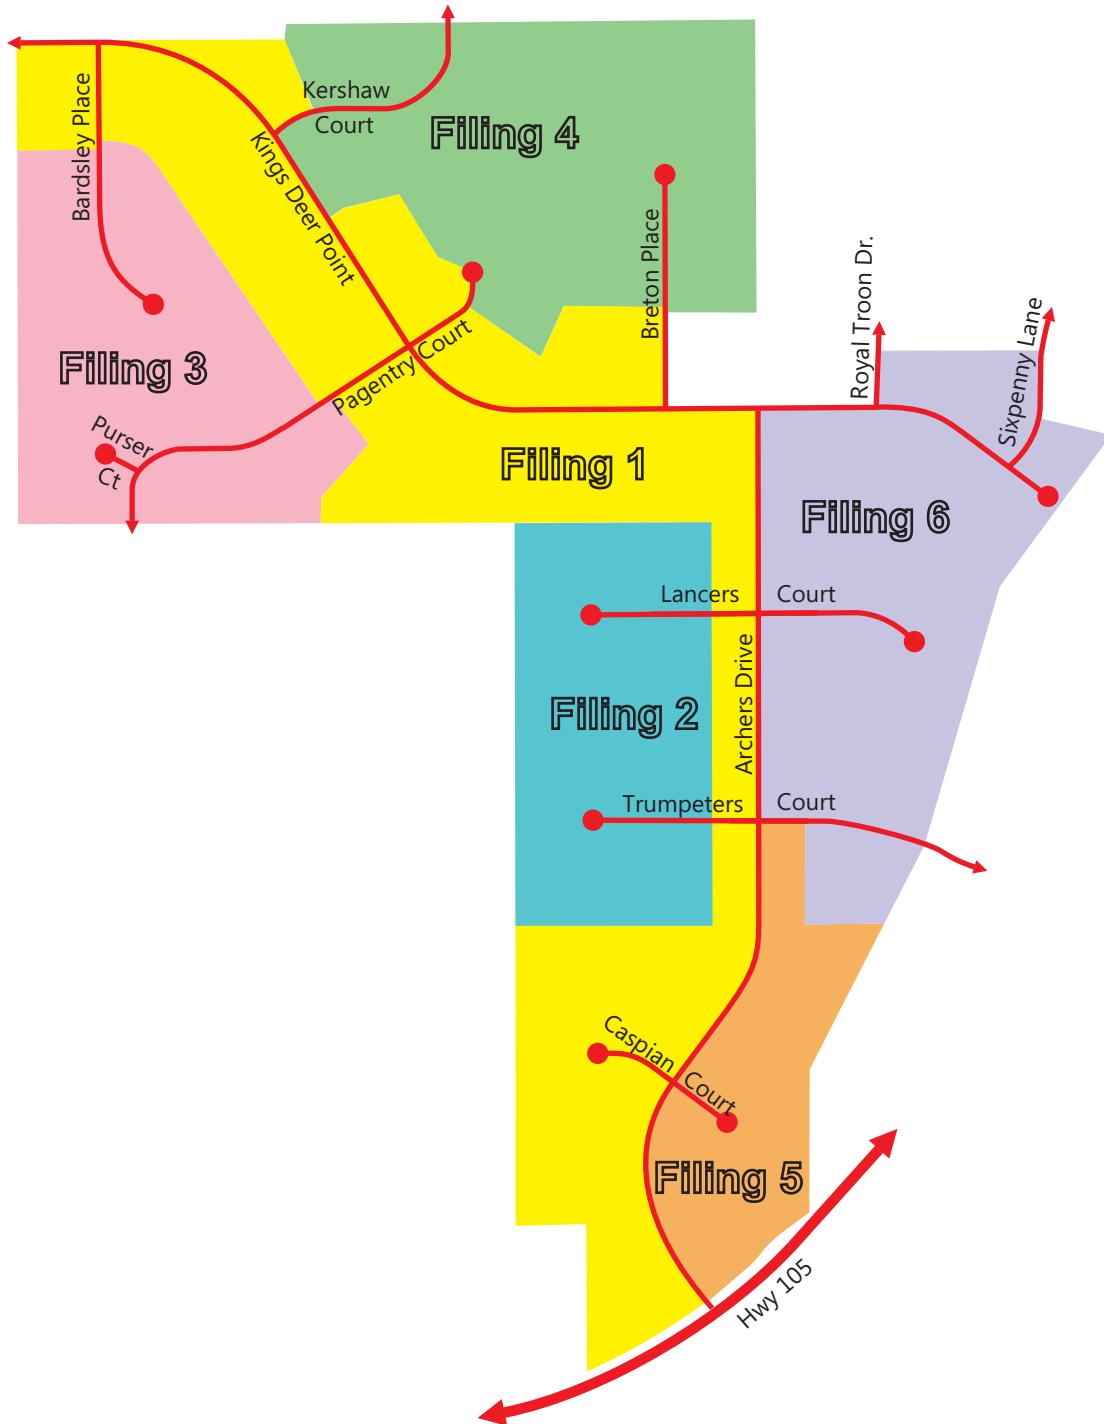

King's Deer "Classic" Subdivision Filings

King's Deer Classic Filing 1

Lot numbers are black
 Addresses are red
 Lots with a house are yellow

King's Deer Classic Filing 2

Lot numbers are black
 Addresses are red
 Lots with a house are yellow

King's Deer Classic Filing 4

Lot numbers are black

Addresses are red

Lots with a house are yellow

King's Deer Classic Filing 5

Lot numbers are black

Addresses are red

Lots with a house are yellow

King's Deer Classic Filing 6

Lot numbers are black
 Addresses are red
 Lots with a house are yellow