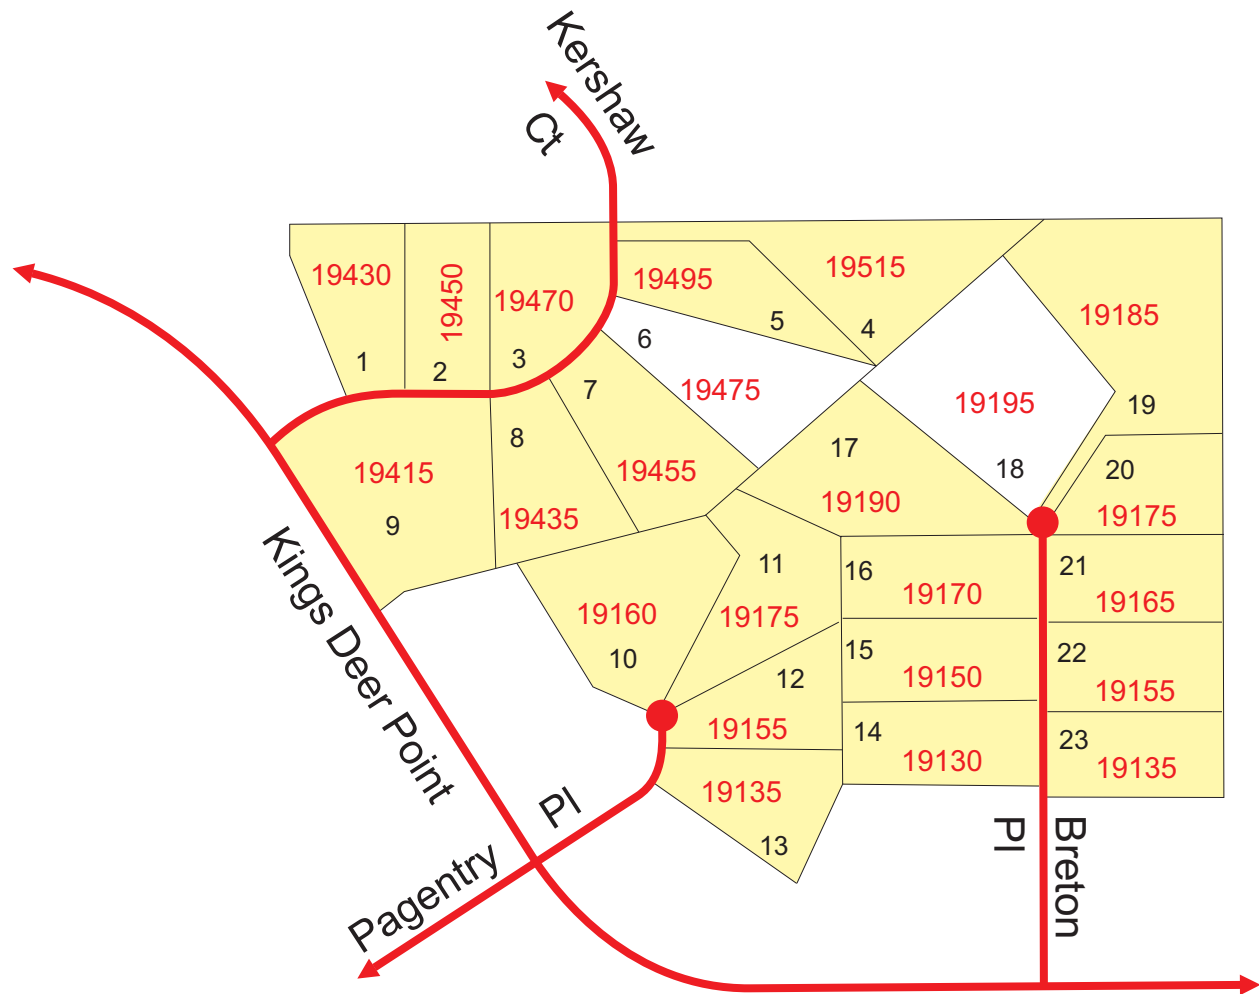

King's Deer "Classic" Subdivision Filings

King's Deer Classic Filing 1

Lot numbers are black
 Addresses are red
 Lots with a house are yellow

King's Deer Classic Filing 2

Lot numbers are black
 Addresses are red
 Lots with a house are yellow

King's Deer Classic Filing 4

Lot numbers are black

Addresses are red

Lots with a house are yellow

King's Deer Classic Filing 5

Lot numbers are black

Addresses are red

Lots with a house are yellow

King's Deer Classic Filing 6

Lot numbers are black
 Addresses are red
 Lots with a house are yellow