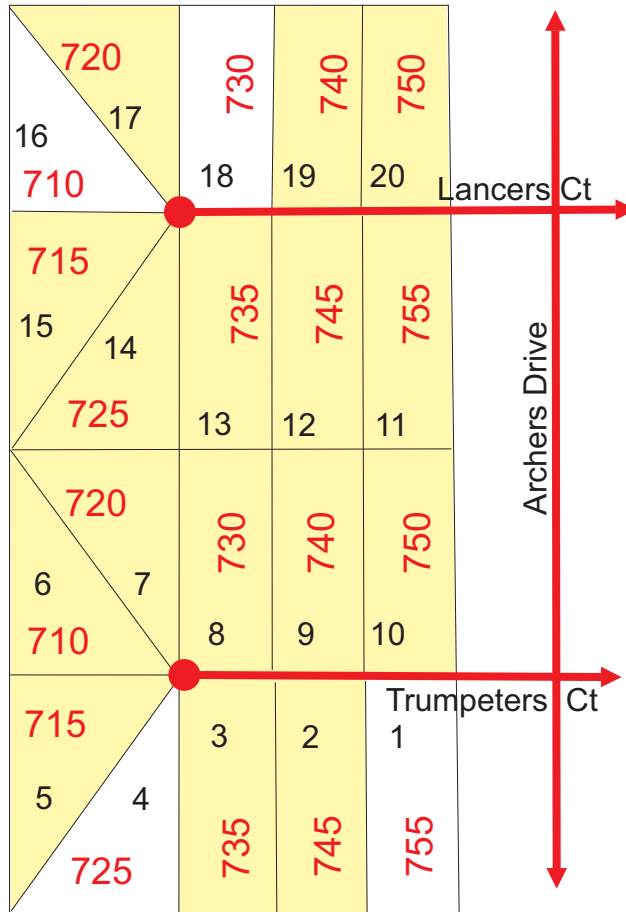

King's Deer "Classic" Subdivision Filings

King's Deer Classic Filing 1

Lot numbers are black
 Addresses are red
 Lots with a house are yellow

King's Deer Classic Filing 2

Lot numbers are black
 Addresses are red
 Lots with a house are yellow

King's Deer Classic Filing 4

Lot numbers are black

Addresses are red

Lots with a house are yellow

King's Deer Classic Filing 5

Lot numbers are black

Addresses are red

Lots with a house are yellow

King's Deer Classic Filing 6

Lot numbers are black
 Addresses are red
 Lots with a house are yellow