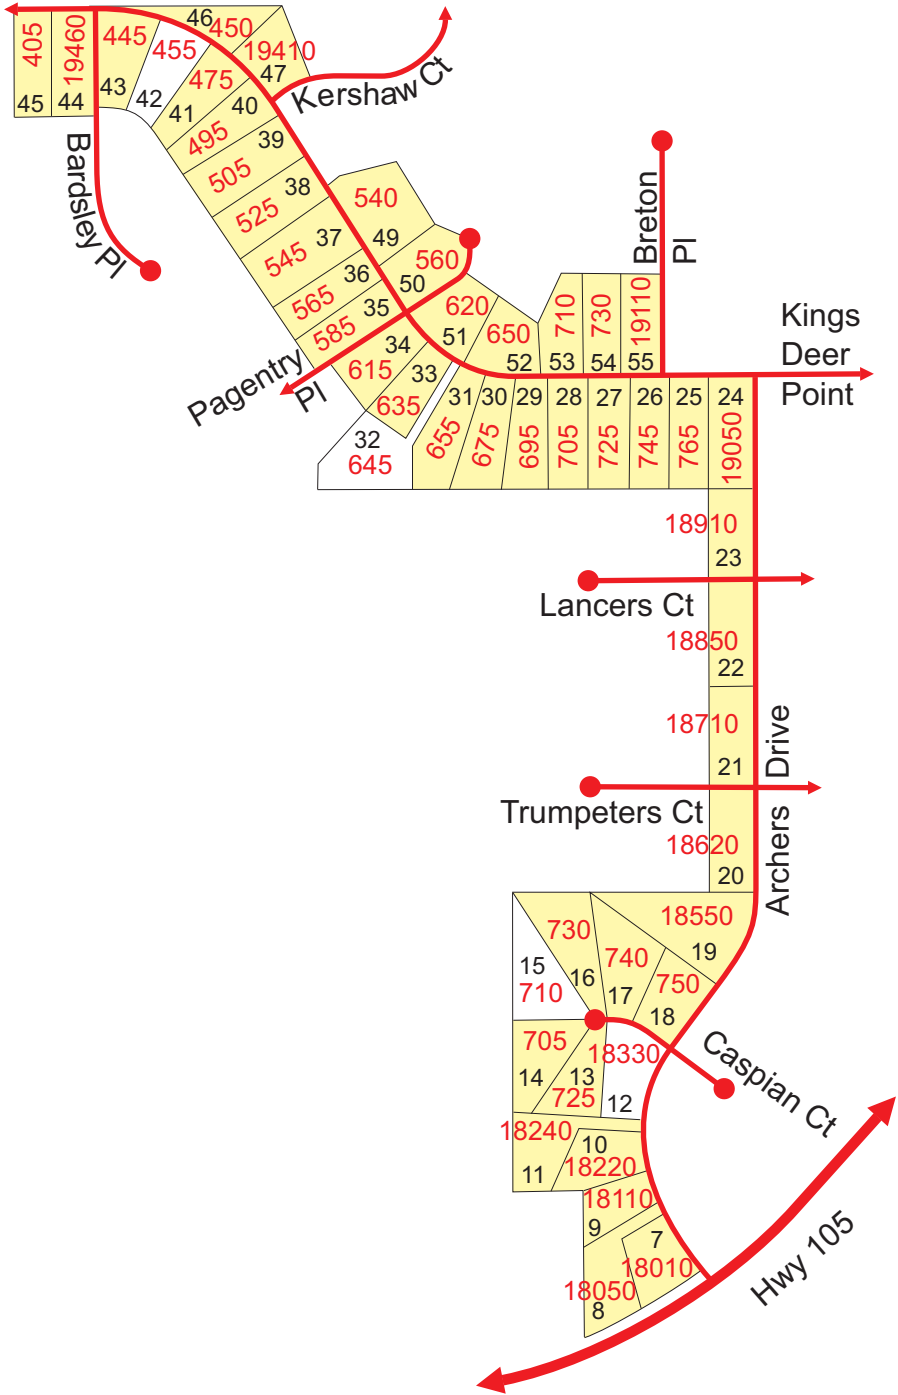

King's Deer "Classic" Subdivision Filings

King's Deer Classic Filing 1

Lot numbers are black
 Addresses are red
 Lots with a house are yellow

King's Deer Classic Filing 2

Lot numbers are black
 Addresses are red
 Lots with a house are yellow

King's Deer Classic Filing 4

Lot numbers are black

Addresses are red

Lots with a house are yellow

King's Deer Classic Filing 5

Lot numbers are black

Addresses are red

Lots with a house are yellow

King's Deer Classic Filing 6

Lot numbers are black
 Addresses are red
 Lots with a house are yellow