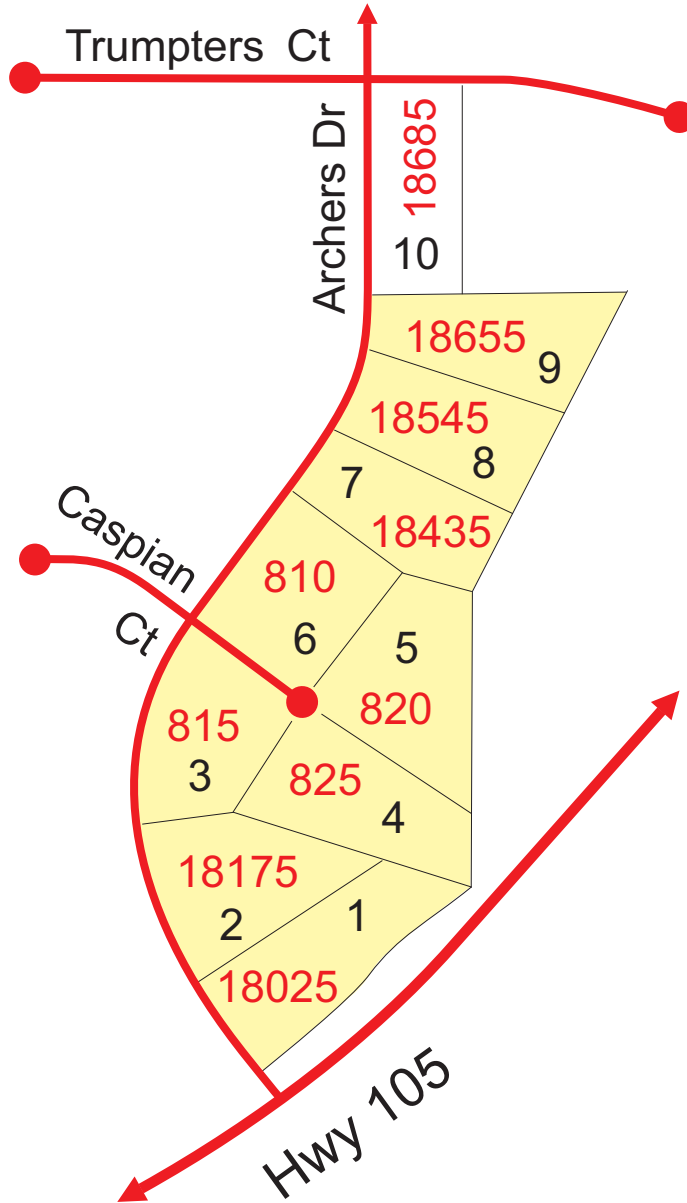

King's Deer "Classic" Subdivision Filings

King's Deer Classic Filing 1

Lot numbers are black
 Addresses are red
 Lots with a house are yellow

King's Deer Classic Filing 2

Lot numbers are black
 Addresses are red
 Lots with a house are yellow

King's Deer Classic Filing 4

Lot numbers are black

Addresses are red

Lots with a house are yellow

King's Deer Classic Filing 5

Lot numbers are black

Addresses are red

Lots with a house are yellow

King's Deer Classic Filing 6

Lot numbers are black
 Addresses are red
 Lots with a house are yellow